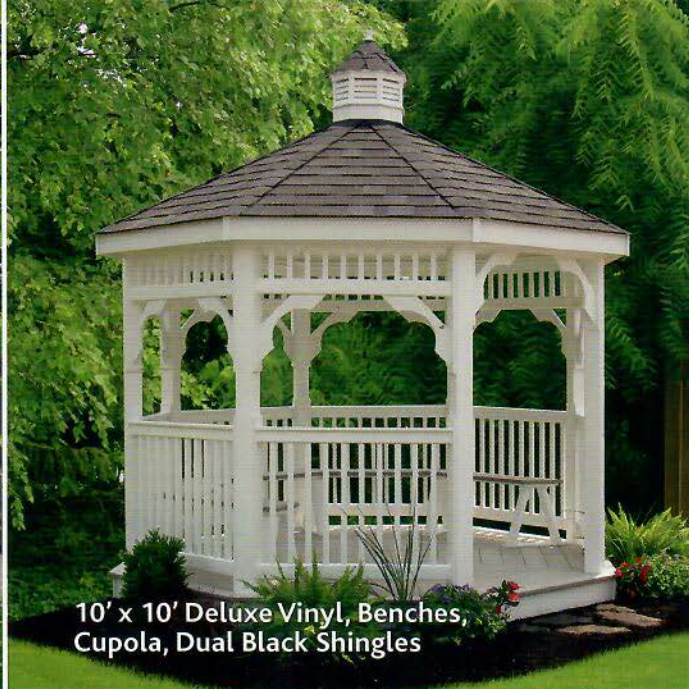

7' x 9' Deluxe Wood
Teahouse, Swing and Bench,
and Barn Red Metal Roof

vinyl gazebos

High Style and Low Maintenance

Our vinyl gazebos are built with a wood structure that is made of pressure-treated lumber and then covered with vinyl. Composite decking is used for the flooring. The ceilings have a vinyl Soffit covering. We settle for nothing less than a top-quality maintenance-free gazebo that is both elegant and durable. Neither should you.

**10' x 10' Deluxe Vinyl with
Green Metal Roof, Benches, and
Cupola**

8' x 8' Deluxe Vinyl with
a Cupola and Burgundy
Metal Roof

10' x 16' Deluxe Vinyl, Double
Roof, Swing, Table 1/2 Benches,
Gallery Blue Metal Roof

**10' x 10' Deluxe Vinyl, Benches,
Cupola, Dual Black Shingles**

**10' x 16' Deluxe Vinyl
with Dual Black Shingles**

features & options

Some are merely beautiful (gingerbread trim), others functional (corner braces) — most are both. But all of the features and options shown here enhance your gazebo and raise it the level of the truly special. Isn't that what you want?