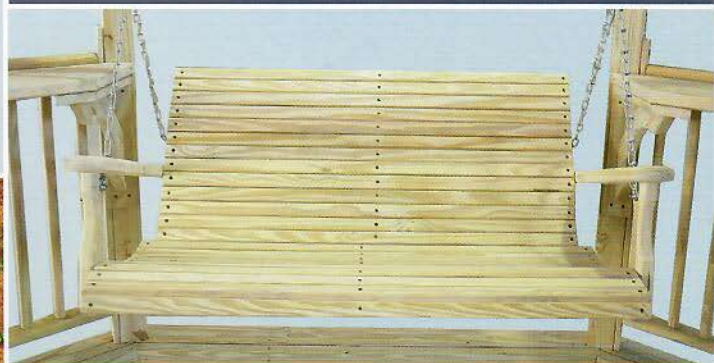

7' x 9' Deluxe Wood
Teahouse, Swing and Bench,
and Barn Red Metal Roof

vinyl gazebos

High Style and Low Maintenance

Our vinyl gazebos are built with a wood structure that is made of pressure-treated lumber and then covered with vinyl. Composite decking is used for the flooring. The ceilings have a vinyl Soffit covering. We settle for nothing less than a top-quality maintenance-free gazebo that is both elegant and durable. Neither should you.

**10' x 10' Deluxe Vinyl, Benches,
Cupola, Dual Black Shingles**

**10' x 16' Deluxe Vinyl
with Dual Black Shingles**

features & options

Some are merely beautiful (gingerbread trim), others functional (corner braces) — most are both. But all of the features and options shown here enhance your gazebo and raise it the level of the truly special. Isn't that what you want?

Wood Benches (5 sets)

Swings

Double Roof

Electrical Package

Vinyl Benches

Gingerbread Trim

Corner Brace

Tables