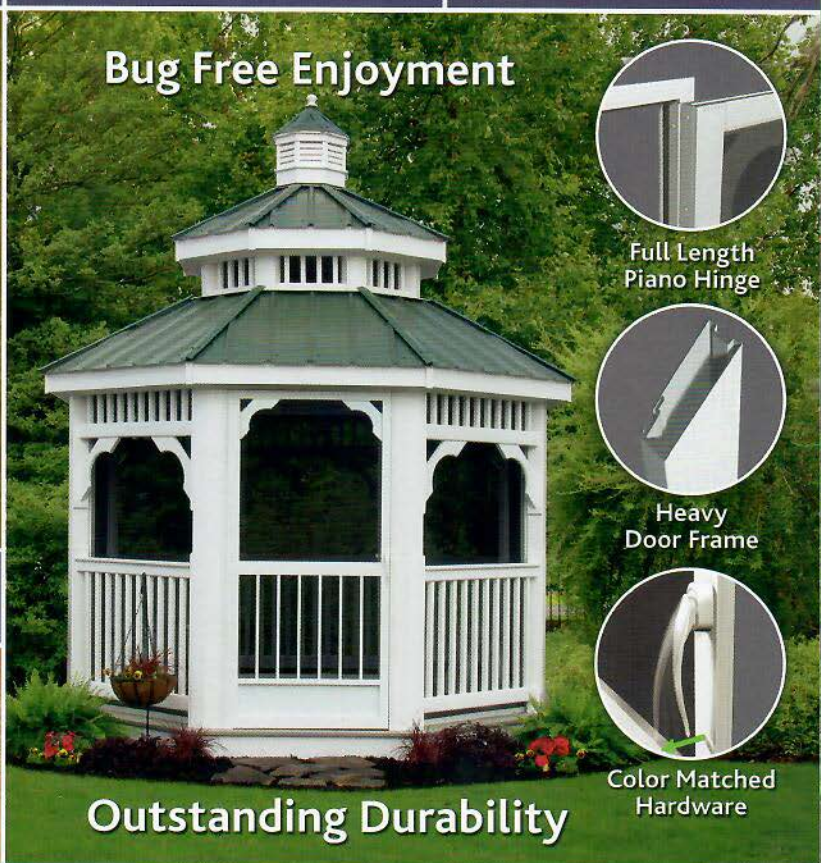

7' x 9' Deluxe Wood
Teahouse, Swing and Bench,
and Barn Red Metal Roof

vinyl gazebos

High Style and Low Maintenance

Our vinyl gazebos are built with a wood structure that is made of pressure-treated lumber and then covered with vinyl. Composite decking is used for the flooring. The ceilings have a vinyl Soffit covering. We settle for nothing less than a top-quality maintenance-free gazebo that is both elegant and durable. Neither should you.

**10' x 10' Deluxe Vinyl, Benches,
Cupola, Dual Black Shingles**

**10' x 16' Deluxe Vinyl
with Dual Black Shingles**

features & options

Some are merely beautiful (gingerbread trim), others functional (corner braces) — most are both. But all of the features and options shown here enhance your gazebo and raise it the level of the truly special. Isn't that what you want?

Wood Benches (5 sets)

Swings

Double Roof

Electrical Package

Vinyl Benches

Gingerbread Trim

Corner Brace

Tables

Cedar Undersheathing

Bug Free Enjoyment

Full Length Piano Hinge

Heavy Door Frame

Color Matched Hardware

Outstanding Durability

Screens

value gazebos